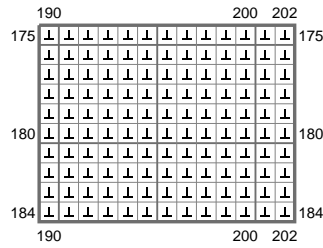

# Christmas House

Copyright (C) 2011 AltogetherChristmas.com

# Christmas House

Copyright (C) 2011 AltogetherChristmas.com

Stitch Count: 202w x 184h  
 Finished Size: 36.64 cm x 33.38 cm (28 ct./inch)  
 Cloth: Aida  
 Cloth's Color: White  
 # of colors: 23 Colors