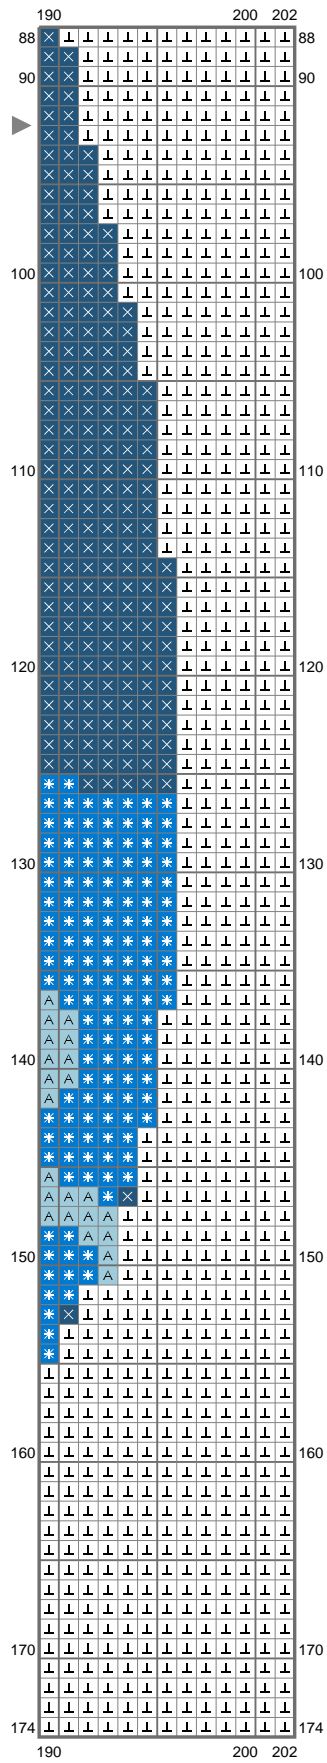

Christmas House

Copyright (C) 2011 AltogetherChristmas.com