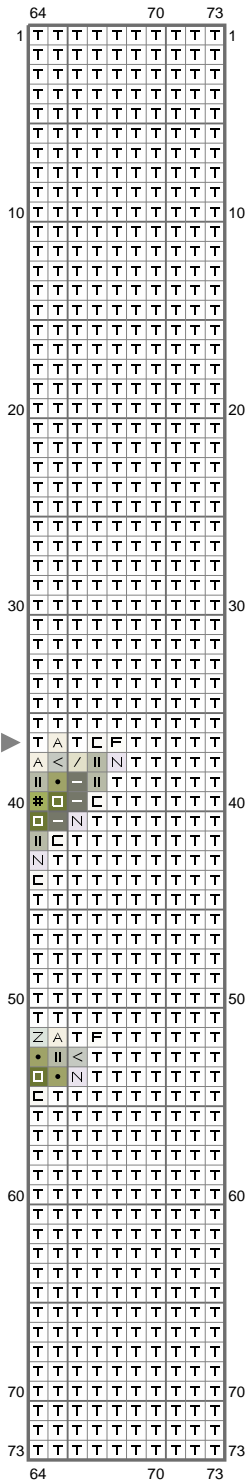

Christmas Candles

Copyright (C) 2011 AltogetherChristmas.com

Graphic from Silent Night Icons set

<http://artdesigner.lv/>

Christmas Candles

Copyright (C) 2011 AltogetherChristmas.com

Stitch Count: 73w x 73h

Finished Size: 13.24 cm x 13.24 cm (28 ct./inch)

Cloth: Aida

Cloth's Color: White

of colors: 22 Colors

Color Table (DMC)

Cross Stitch

	939	(41 ct)
	498	(144 ct)
	469	(62 ct)
	3787	(70 ct)
	817	(104 ct)
	975	(66 ct)
	920	(61 ct)
	471	(104 ct)
	581	(69 ct)
	166	(89 ct)
	3819	(92 ct)
	523	(97 ct)
	3023	(79 ct)
	3047	(137 ct)
	644	(103 ct)
	3072	(44 ct)
	762	(32 ct)
	746	(37 ct)
	ECRU	(39 ct)
	3865	(94 ct)
	BLANC	(72 ct)
	B5200	(3693 ct)