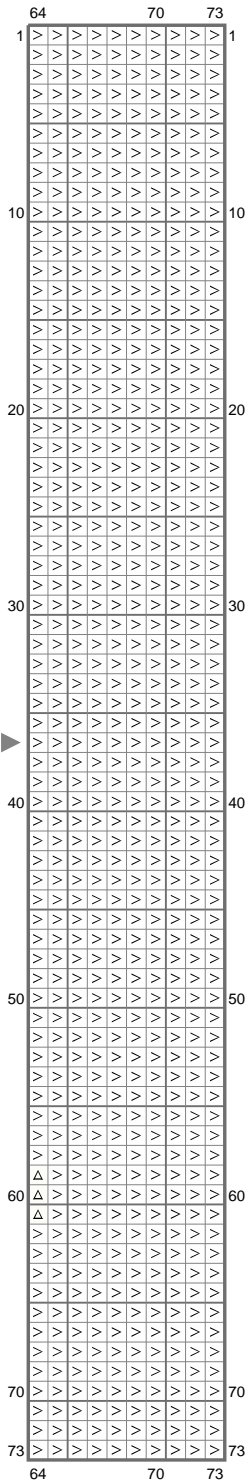

Christmas Tree

Copyright (C) 2011 AltogetherChristmas.com

Graphic from Silent Night Icons set

<http://artdesigner.lv/>

Christmas Tree

Copyright (C) 2011 AltogetherChristmas.com

Stitch Count: 73w x 73h

Finished Size: 13.24 cm x 13.24 cm (28 ct./inch)

Cloth: Aida

Cloth's Color: White

of colors: 27 Colors

Color Table (DMC)

Cross Stitch

	939	(140 ct)
	311	(46 ct)
	936	(118 ct)
	3345	(103 ct)
	3777	(52 ct)
	315	(27 ct)
	469	(251 ct)
	580	(41 ct)
	988	(94 ct)
	470	(287 ct)
	989	(43 ct)
	471	(275 ct)
	166	(135 ct)
	3013	(120 ct)
	165	(107 ct)
	825	(16 ct)
	208	(17 ct)
	927	(41 ct)
	928	(59 ct)
	964	(5 ct)
	822	(62 ct)
	ECRU	(35 ct)
	3865	(89 ct)
	3823	(17 ct)
	712	(2 ct)
	BLANC	(65 ct)
	B5200	(3082 ct)